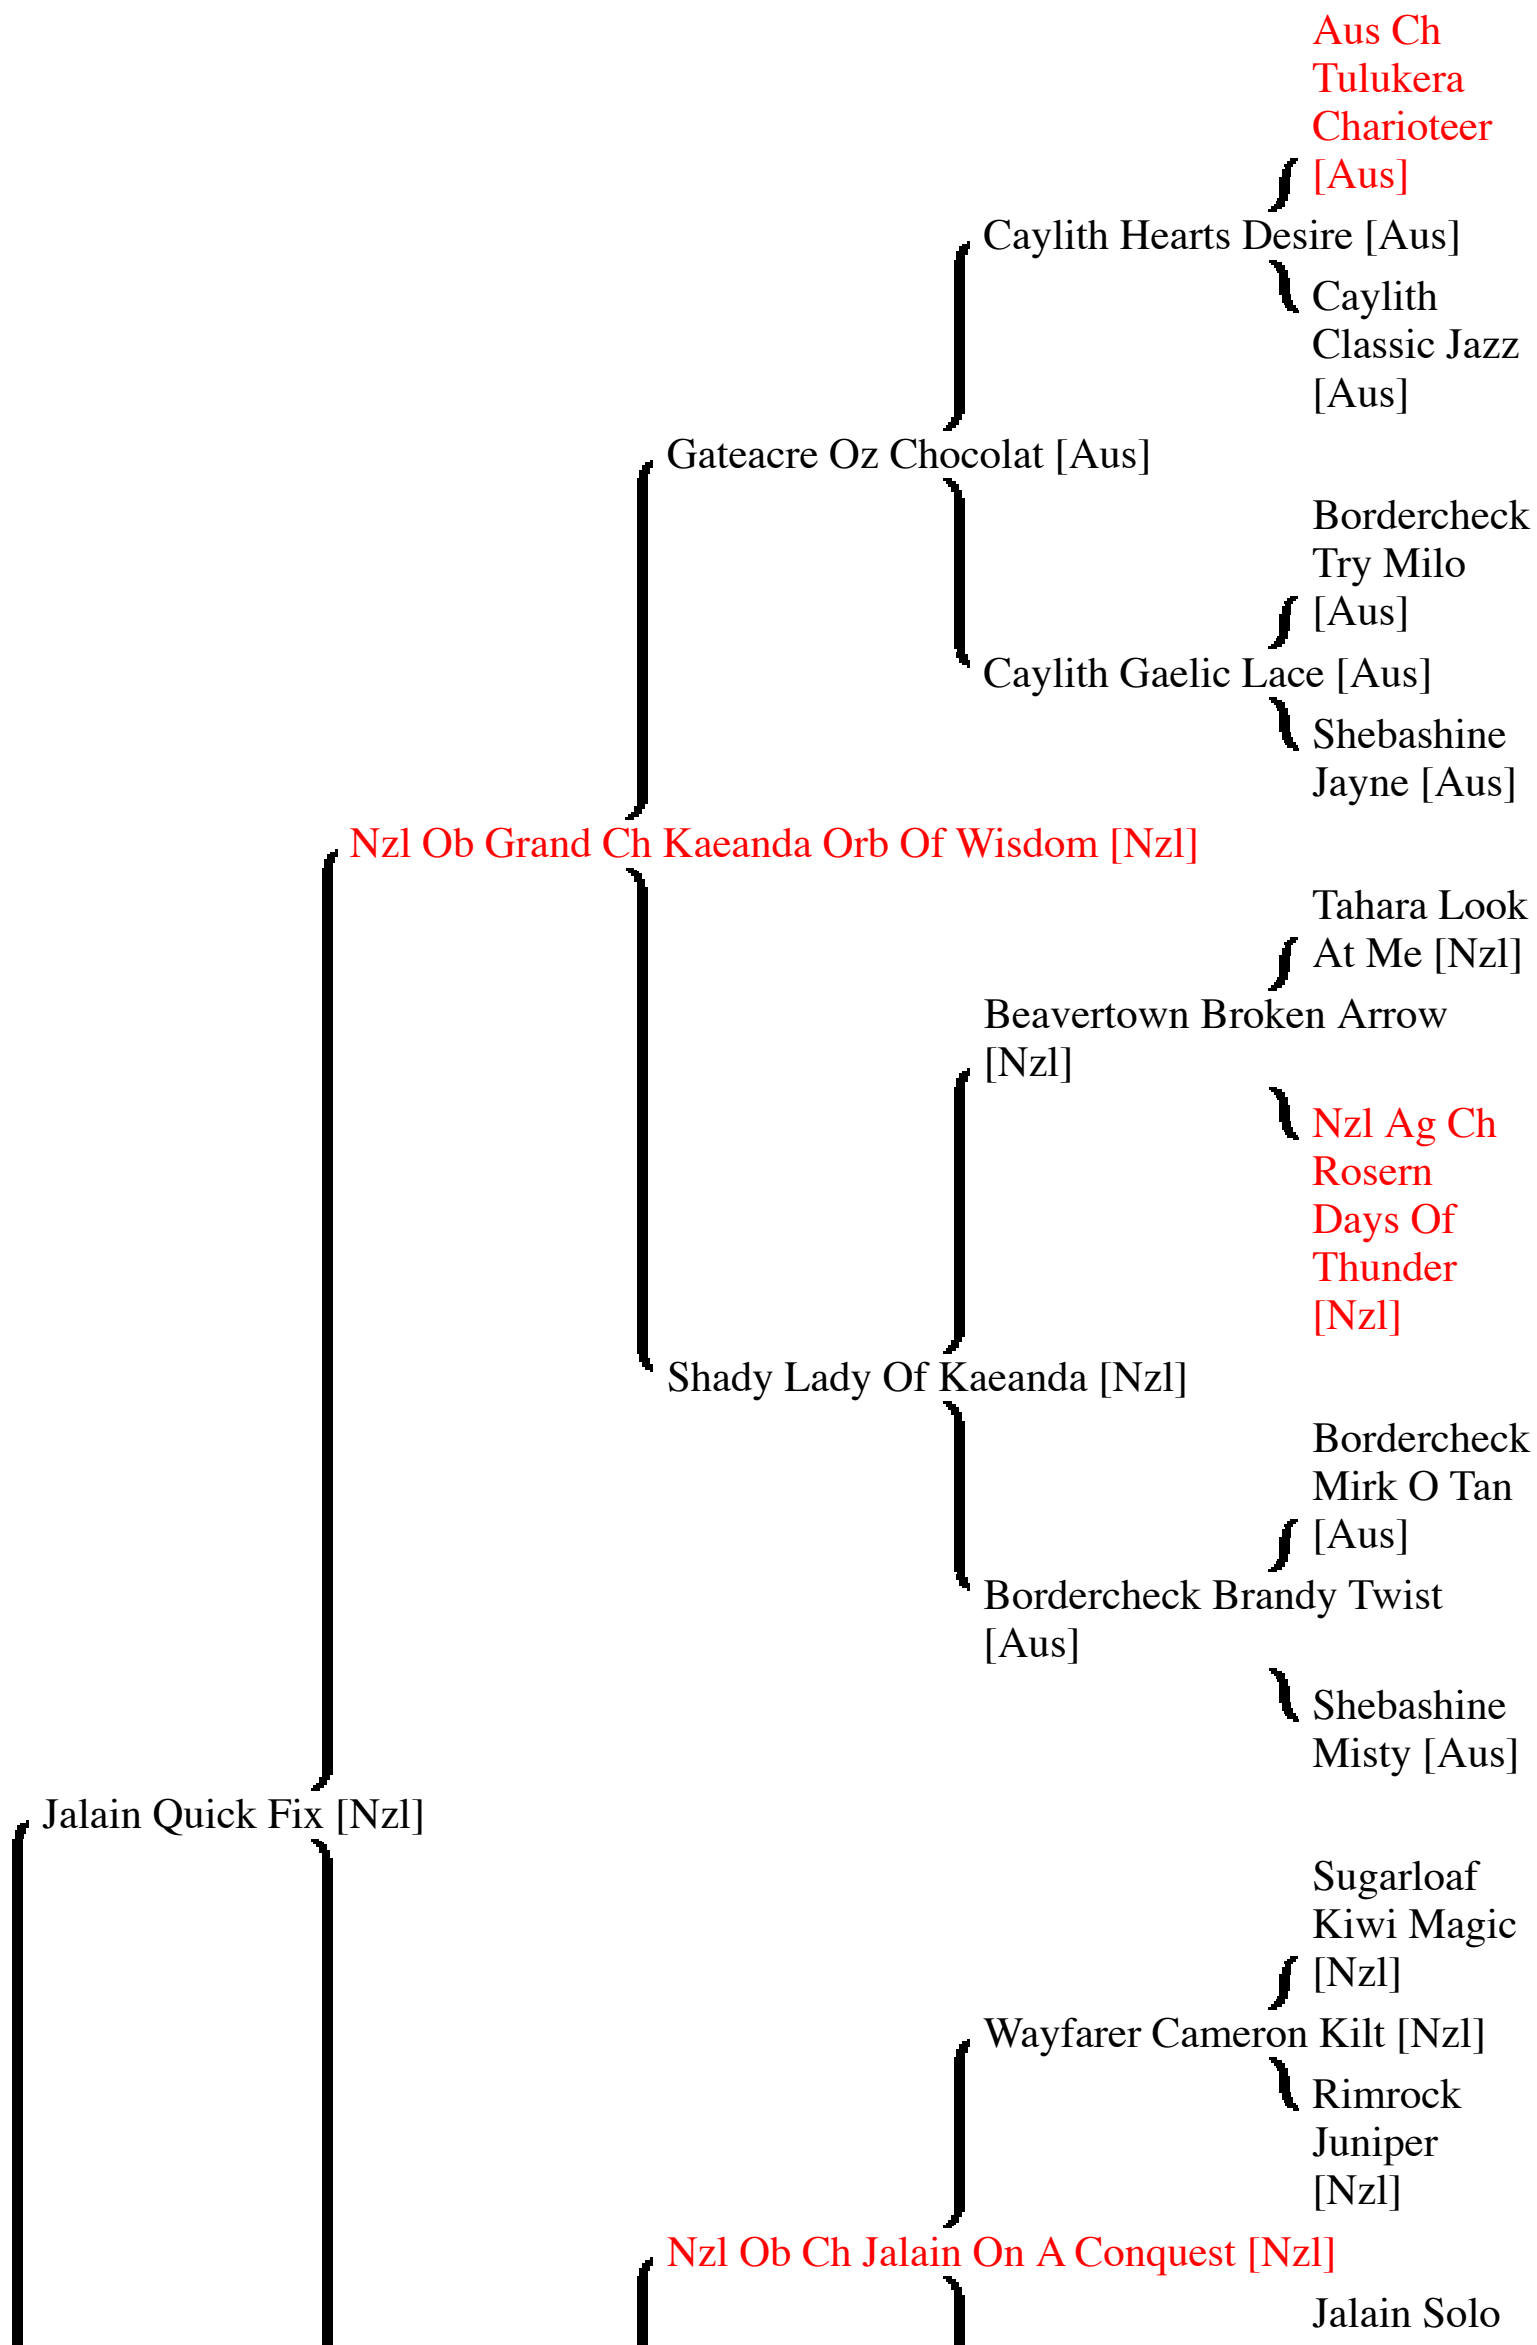

Maccabee Sweet Secret [Nzl]

Five Generation Pedigree

Son [Nzl]

Nzl Ob Grand Ch Nzl Ag Ch
Jalain Deal Me In [Nzl]

Nzl Ob Ch
Karmera
Magic Lotto
[Nzl]

Nzl Ob Ch Jalain Hiflya (NZKC 02950-2007) [Nzl]

Nzl Ch
Lochinvale
Tart'n Texas
T [Nzl]

Nzl Ob Ch Lika Bull Of
Lapineek [Nzl]

Nzl Ob
Grand Ch If
Only Of
Lapineek
[Nzl]

Nzl Ob Ch Magical Macy Of Croftdale [Nzl]

Nzl Ch
Clanohan
The Iceman
At
Fragglerock
[Nzl]

Clanohan Ice Crystal [Nzl]

Nzl Ch
Kerrybrent
Crystal
Hope [Nzl]

Maccabee Sweet Secret [Nzl]

Aus Nzl Ch
Maghera
Casanova
[Aus]

Aus Nzl Ch Dajarra Laser Lad
[Nzl]

Nzl Ch
Dajarra
Calamity
Jayne [Nzl]

Nzl Ch Dajarra Troubles Double [Nzl]

Aus Ch
Cheryla
Mac Spade
[Aus]

Nzl Ch Tullacrest Irma L'douce